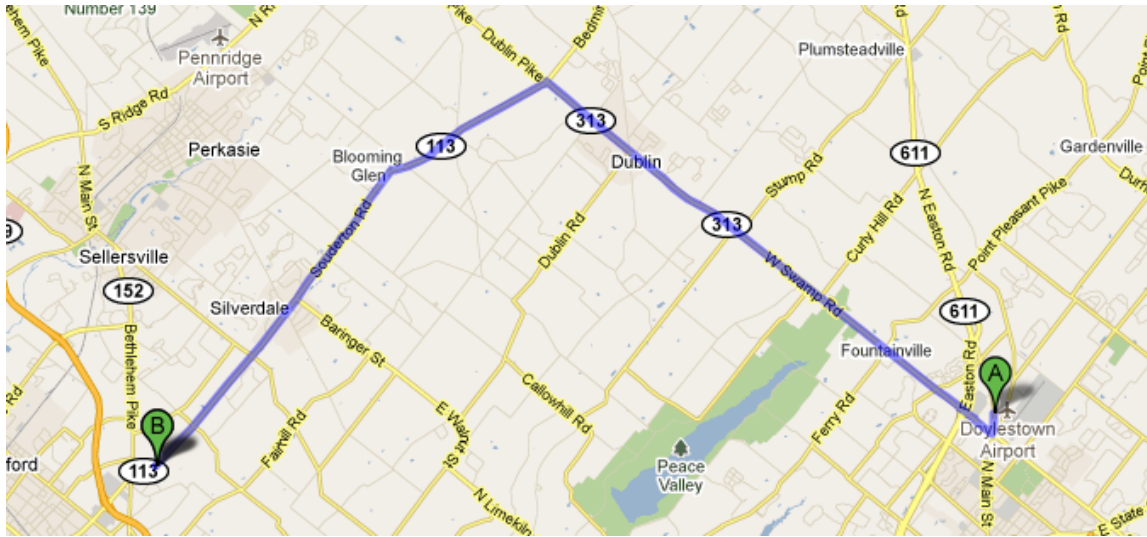

To Calvary Church of Souderton from DDC

A Doylestown Dance Centre
826 N Easton Rd Suite 5, Doylestown, PA 18902

1. Head south on N Easton Rd toward PA-313 N/E Swamp Rd go 0.2 mi
2. Take the 1st right onto PA-313 N/E Swamp Rd go 6.0 mi
Continue to follow PA-313 N
About 11 minutes
3. Turn left onto PA-113/Souderton Rd go 5.9 mi
Destination will be on the right
About 10 minutes

B Calvary Church
820 Route 113, Souderton, PA 18964

Above are directions to the Dress Rehearsals, Recital and Ballet Location:
Calvary Church of Souderton.

Dress Rehearsals: Tuesday, June 2nd and Wednesday, June 3rd

Ballet: Friday, June 5th, 2026 at 6:00pm (Dancers arrive at 5:30pm)

Recital: Saturday, June 6th, 2026

10am Recital Show: 10:00am (Dancers arrive at 9:30am)

1pm Recital Show: 1:00pm (Dancers arrive at 12:30pm)

4pm Recital Show: 4:00pm (Dancers arrive at 3:30pm)

Please refer to Recital and Dress Rehearsal Info sheets for specific details.
We will have signs pointing you and your guests in the right direction.
Thank you. See you there!