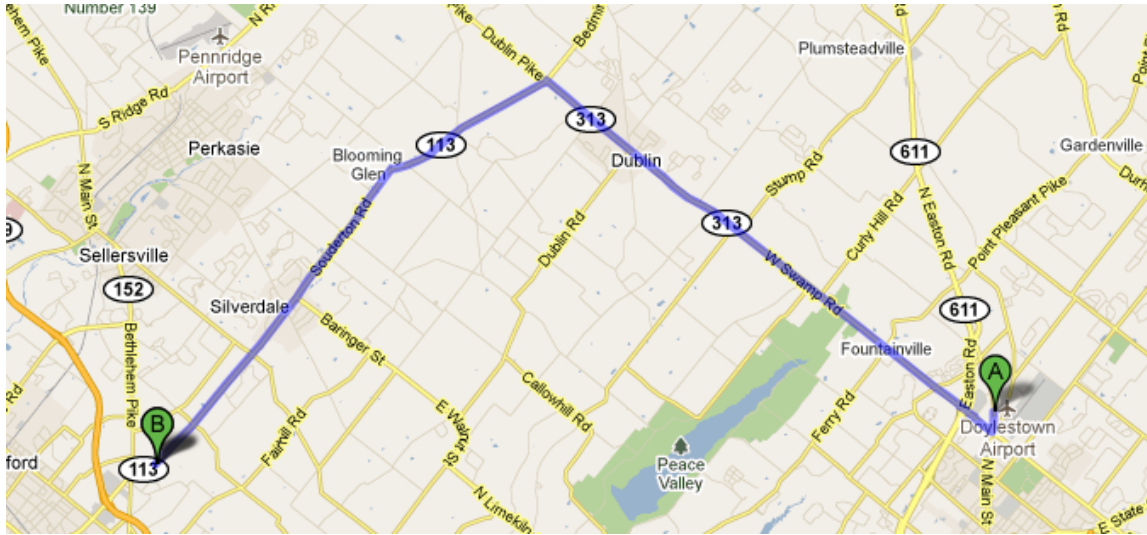

To Calvary Church of Souderton from DDC

Doylestown Dance Centre

826 N Easton Rd Suite 5, Doylestown, PA 18902

1. Head south on N Easton Rd toward PA-313 N/E Swamp Rd go 0.2 mi
2. Take the 1st right onto PA-313 N/E Swamp Rd go 6.0 mi
Continue to follow PA-313 N
About 11 minutes
3. Turn left onto PA-113/Souderton Rd go 5.9 mi
Destination will be on the right
About 10 minutes

Calvary Church

820 Route 113, Souderton, PA 18964

Above are directions to the Dress Rehearsals, Recital and Ballet Location:

Calvary Church of Souderton.

Dress Rehearsals: Wednesday, June 8th and Thursday, June 9th