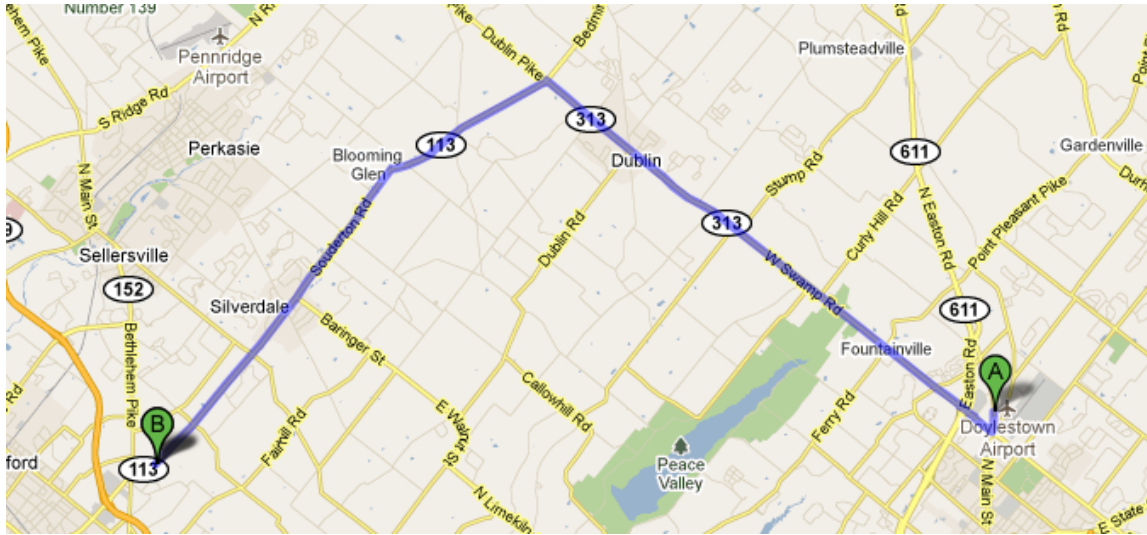

To Calvary Church of Souderton from DDC

Doylestown Dance Centre

826 N Easton Rd Suite 5, Doylestown, PA 18902

1. Head south on N Easton Rd toward PA-313 N/E Swamp Rd go 0.2 mi
2. Take the 1st right onto PA-313 N/E Swamp Rd go 6.0 mi
Continue to follow PA-313 N
About 11 minutes
3. Turn left onto PA-113/Souderton Rd go 5.9 mi
Destination will be on the right
About 10 minutes

Calvary Church

820 Route 113, Souderton, PA 18964

Above are directions to the Dress Rehearsals, Recital and Ballet Location:

Calvary Church of Souderton.

Dress Rehearsals: Wednesday, June 16th AND Thursday, June 17th