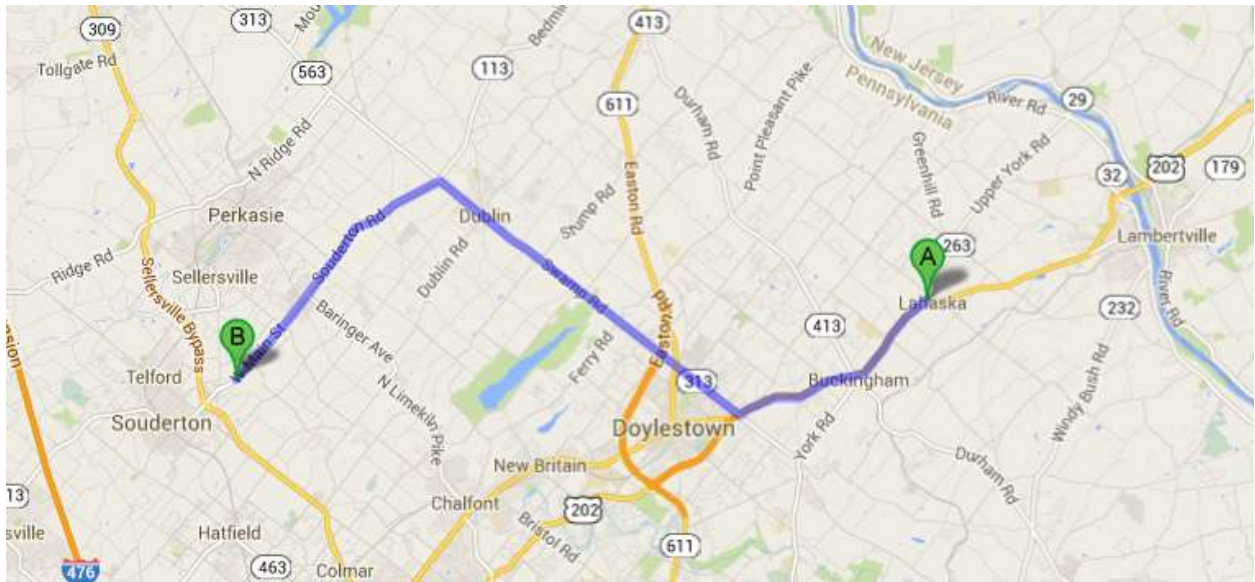

To Calvary Church of Souderton from DDC Doylestown

Doylestown Dance Centre

826 N Easton Rd Suite 5, Doylestown, PA 18902

1. Head south on N Easton Rd toward PA-313 N/E Swamp Rd go 0.2 mi
2. Take the 1st right onto PA-313 N/E Swamp Rd go 6.0 mi
Continue to follow PA-313 N
About 11 minutes
3. Turn left onto PA-113/Souderton Rd go 5.9 mi
Destination will be on the right
About 10 minutes

A Doylestown Dance Centre
165 Carousel Lane, Lahaska, PA 18931

1. Head south on PA-263 S go 1.9 mi
2. Slight right onto US-202 S go 2.7 mi
3. Turn right onto PA-313 West go 7.7 mi
4. Turn left onto PA-113/Souderton Rd go 5.9 mi
Destination will be on the right