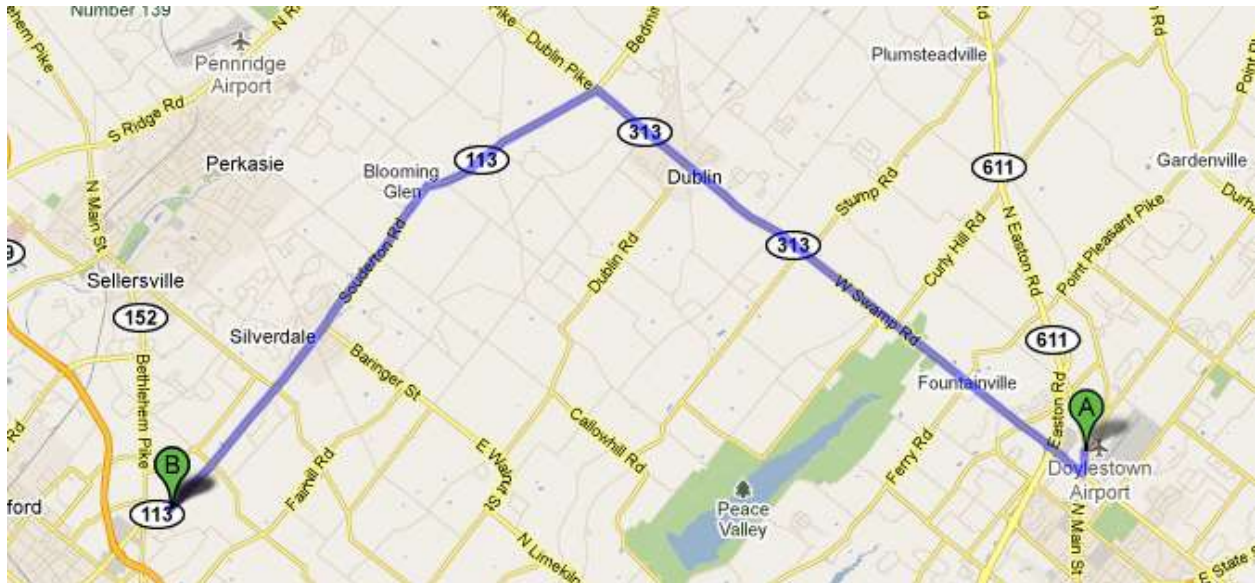

To Calvary Church of Souderton from DDC Doylestown

Doylestown Dance Centre

826 N Easton Rd Suite 5, Doylestown, PA 18902

1. Head south on N Easton Rd toward PA-313 N/E Swamp Rd go 0.2 mi
2. Take the 1st right onto PA-313 N/E Swamp Rd go 6.0 mi
Continue to follow PA-313 N
About 11 minutes
3. Turn left onto PA-113/Souderton Rd go 5.9 mi
Destination will be on the right
About 10 minutes

Calvary Church

820 Route 113, Souderton, PA 18964

Above are directions to the Dress Rehearsals, Recital and Ballet Location:

Calvary Church of Souderton.

Dress Rehearsals: Wednesday, June 5th AND Thursday, June 6th

A Doylestown Dance Centre
165 Carousel Lane, Lahaska, PA 18931

1. Head south on PA-263 S go 1.9 mi
2. Slight right onto US-202 S go 2.7 mi
3. Turn right onto PA-313 West go 7.7 mi
4. Turn left onto PA-113/Souderton Rd go 5.9 mi
Destination will be on the right

B Calvary Church
820 Route 113, Souderton, PA 18964

Above are directions to the Dress Rehearsals, Recital and Ballet Location:

Calvary Church of Souderton.

Dress Rehearsals: Wednesday, June 5th AND Thursday, June 6th