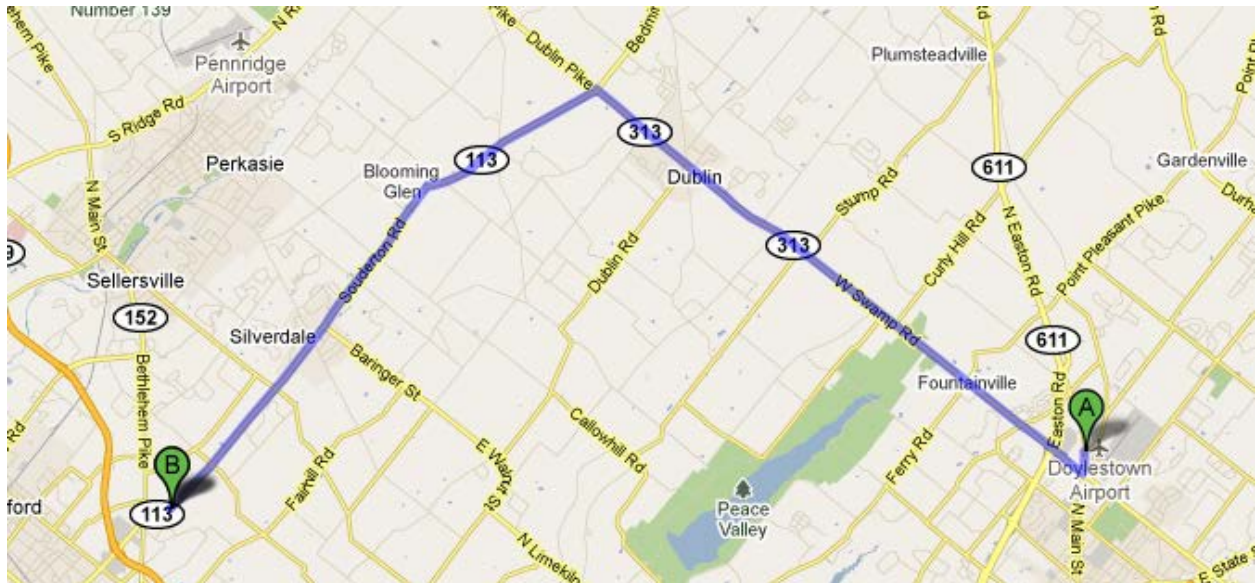

To Calvary Church of Souderton from DDC Doylestown

Doylestown Dance Centre

826 N Easton Rd Suite 5, Doylestown, PA 18902

1. Head south on N Easton Rd toward PA-313 N/E Swamp Rd go 0.2 mi
2. Take the 1st right onto PA-313 N/E Swamp Rd go 6.0 mi
Continue to follow PA-313 N
About 11 minutes
3. Turn left onto PA-113/Souderton Rd go 5.9 mi
Destination will be on the right
About 10 minutes

Calvary Church

820 Route 113, Souderton, PA 18964

Above are directions to the Dress Rehearsals, Recital and Ballet Location:

Calvary Church of Souderton.

Dress Rehearsals: Wednesday, June 6th AND Thursday, June 7th

A Doylestown Dance Centre
165 Carousel Lane, Lahaska, PA 18931

1. Head south on PA-263 S go 1.9 mi
2. Slight right onto US-202 S go 2.7 mi
3. Turn right onto PA-313 West go 7.7 mi
4. Turn left onto PA-113/Souderton Rd go 5.9 mi
Destination will be on the right

B Calvary Church
820 Route 113, Souderton, PA 18964

Above are directions to the Dress Rehearsals, Recital and Ballet Location:

Calvary Church of Souderton.

Dress Rehearsals: Wednesday, June 6th AND Thursday, June 7th