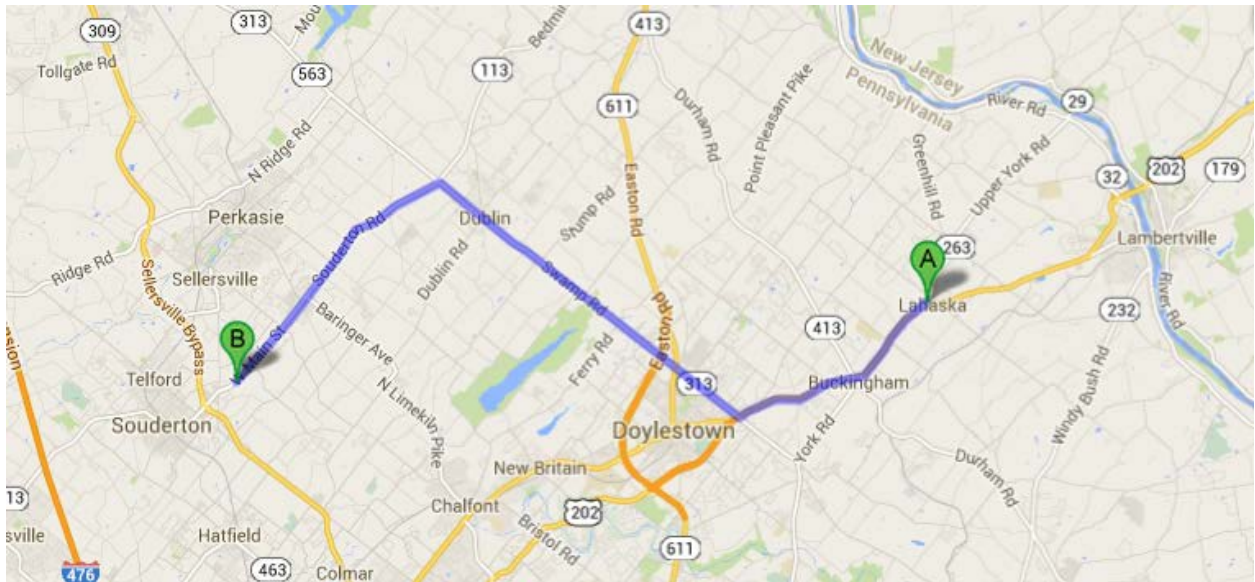

To Calvary Church of Souderton from DDC Doylestown

Doylestown Dance Centre

826 N Easton Rd Suite 5, Doylestown, PA 18902

1. Head south on N Easton Rd toward PA-313 N/E Swamp Rd go 0.2 mi
2. Take the 1st right onto PA-313 N/E Swamp Rd go 6.0 mi
Continue to follow PA-313 N
About 11 minutes
3. Turn left onto PA-113/Souderton Rd go 5.9 mi
Destination will be on the right
About 10 minutes

A Doylestown Dance Centre
165 Carousel Lane, Lahaska, PA 18931

1. Head south on PA-263 S go 1.9 mi
2. Slight right onto US-202 S go 2.7 mi
3. Turn right onto PA-313 West go 7.7 mi
4. Turn left onto PA-113/Souderton Rd go 5.9 mi
Destination will be on the right