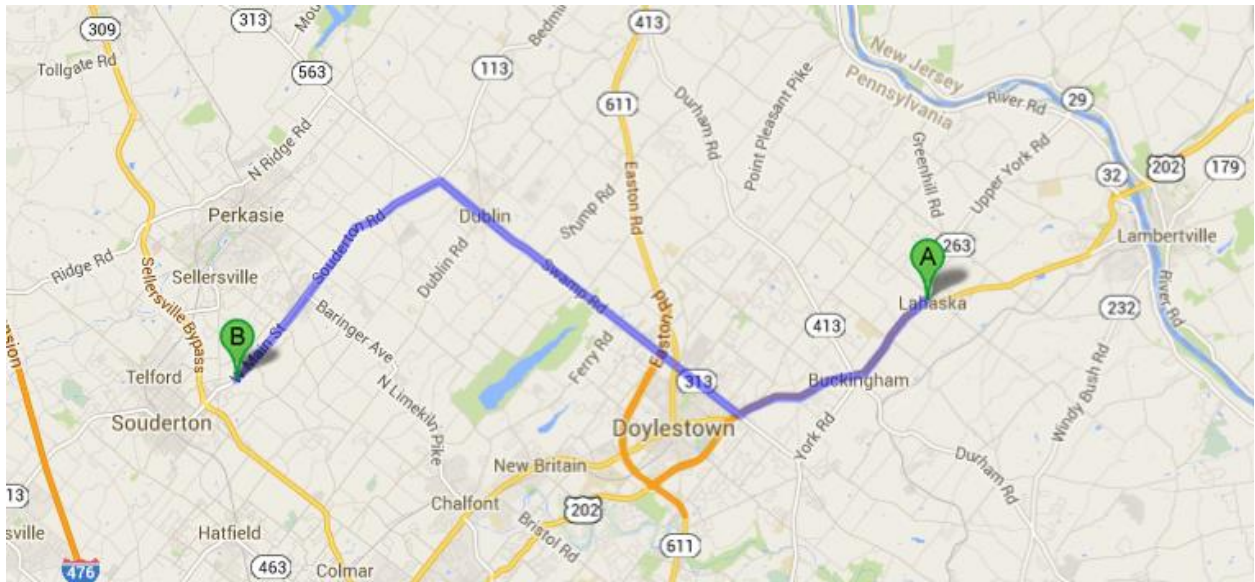

To Calvary Church of Souderton from DDC Doylestown

Doylestown Dance Centre

826 N Easton Rd Suite 5, Doylestown, PA 18902

1. Head south on N Easton Rd toward PA-313 N/E Swamp Rd go 0.2 mi
2. Take the 1st right onto PA-313 N/E Swamp Rd go 6.0 mi
Continue to follow PA-313 N
About 11 minutes
3. Turn left onto PA-113/Souderton Rd go 5.9 mi
Destination will be on the right
About 10 minutes

Calvary Church

820 Route 113, Souderton, PA 18964

Above are directions to the Dress Rehearsals, Recital and Ballet Location:

Calvary Church of Souderton.

Dress Rehearsals: Wednesday, June 7th AND Thursday, June 8th

We will have purple balloons and signs pointing you and your guests in the right direction.

Thank you. See you there!

To Calvary Church of Souderton from DDC Lahaska

A **Doylestown Dance Centre**
165 Carousel Lane, Lahaska, PA 18931

1. Head south on PA-263 S go 1.9 mi
2. Slight right onto US-202 S go 2.7 mi
3. Turn right onto PA-313 West go 7.7 mi
4. Turn left onto PA-113/Souderton Rd go 5.9 mi
Destination will be on the right

B **Calvary Church**
820 Route 113, Souderton, PA 18964