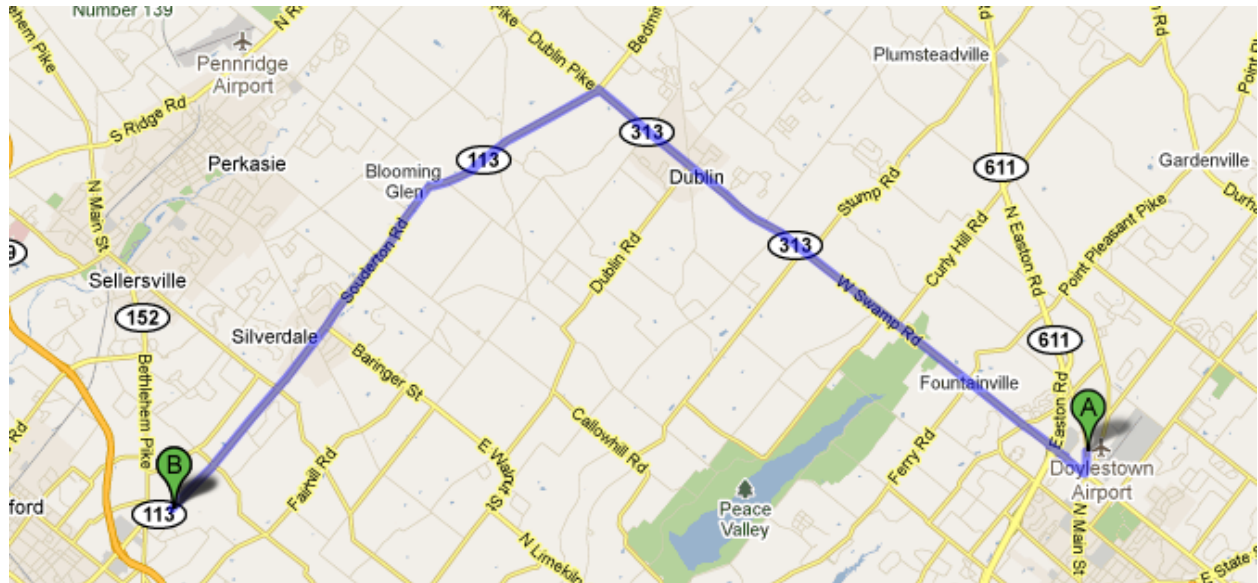

To Calvary Church of Souderton from DDC Doylestown

Doylestown Dance Centre

826 N Easton Rd Suite 5, Doylestown, PA 18902

1. Head south on N Easton Rd toward PA-313 N/E Swamp Rd go 0.2 mi
2. Take the 1st right onto PA-313 N/E Swamp Rd go 6.0 mi
Continue to follow PA-313 N
About 11 minutes
3. Turn left onto PA-113/Souderton Rd go 5.9 mi
Destination will be on the right
About 10 minutes

Calvary Church

820 Route 113, Souderton, PA 18964

Above are directions to the Dress Rehearsals, Recital and Ballet Location:

Calvary Church of Souderton.

Dress Rehearsals: Wednesday, June 7th AND Thursday, June 8th

We will have purple balloons and signs pointing you and your guests in the right direction.

Thank you. See you there!

To Calvary Church of Souderton from DDC Lahaska

A **Doylestown Dance Centre**
165 Carousel Lane, Lahaska, PA 18931

1. Head south on PA-263 S go 1.9 mi
2. Slight right onto US-202 S go 2.7 mi
3. Turn right onto PA-313 West go 7.7 mi
4. Turn left onto PA-113/Souderton Rd go 5.9 mi
Destination will be on the right

B **Calvary Church**
820 Route 113, Souderton, PA 18964